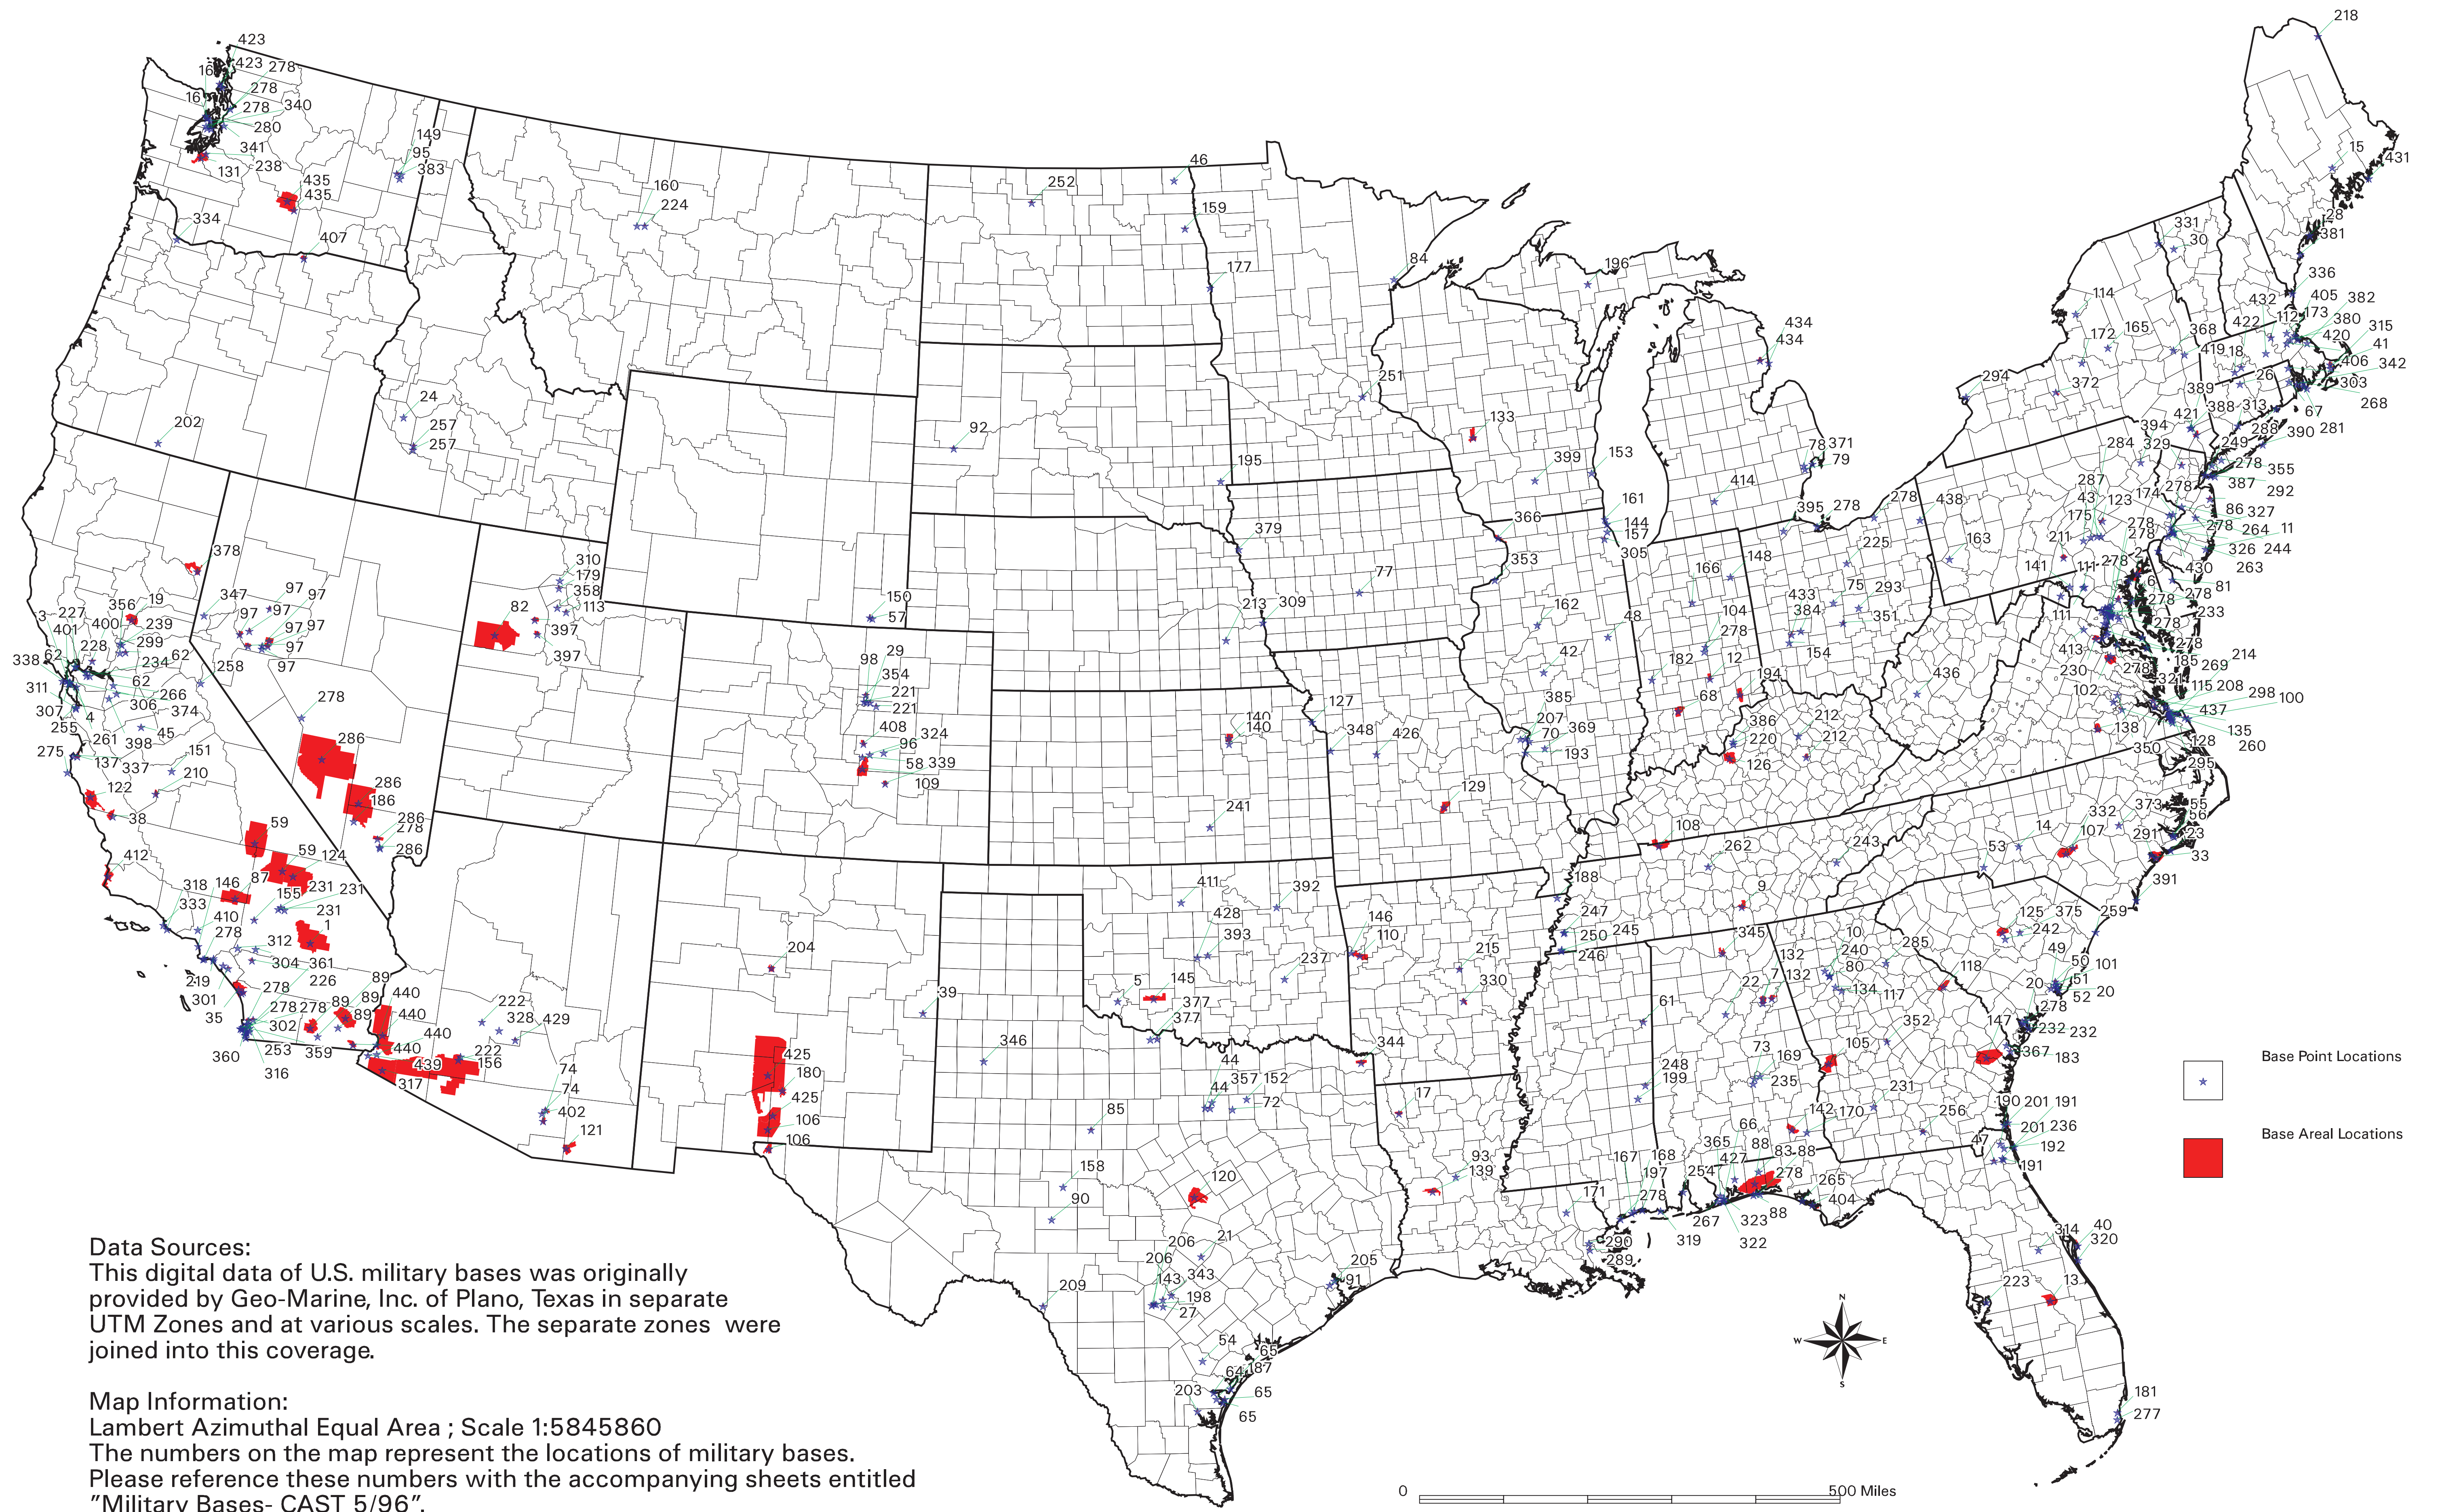

Military Bases in the Continental United States

Data Sources:

This digital data of U.S. military bases was originally provided by Geo-Marine, Inc. of Plano, Texas in separate UTM Zones and at various scales. The separate zones were joined into this coverage.

Map Information:

Lambert Azimuthal Equal Area ; Scale 1:5845860
The numbers on the map represent the locations of military bases. Please reference these numbers with the accompanying sheets entitled "Military Bases- CAST 5/96".