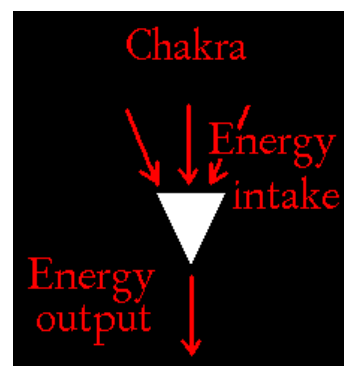

Excerpt from The Satanic Rituals by Anton LaVey:

...seven towers - the Towers of Satan [Ziarahts] -six of them trapezoidal in form, and one, the "center" on Mount Lalesh, shaped like a sharp, fluted point."

The above excerpt is also an allegory, as the center is the odd one out, the heart chakra. It does have power, but not the power of the strongest chakra of the soul, the '666' chakra of the Sun. The powers of the heart chakra are minimal. This is why the enemy is always touting it in the mainstream books, and in the new age dogma out there that is readily available to the public.

The energy uptake of each chakra is at the wide end and the energy output is at the point, also known as the 'bindu.'

So it would stand to reason that the chakras such as the third eye [DO NOT confuse this with the sixth chakra, which is BEHIND the third eye] need to have their wide ends facing outwards to absorb energy.

This definitely includes all of the minor chakras. You will find that after aligning your chakras correctly, you will feel