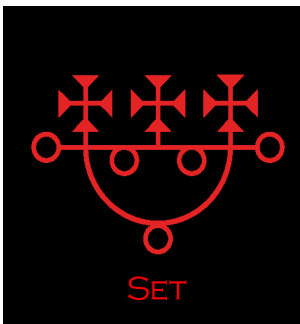

As with all spiritual knowledge, the cross has been hideously corrupted by Christianity. The equal armed cross represents the four corners/quarters and directions, such as when we summon the Four Crowned Princes of Hell during ritual.

THE CROSS IS A CONCEPT and, as seen in many of the [Demons' Sigils](#). The correct alignment of the chakras IS IN THE SHAPE OF AN INVERTED LATIN CROSS. THE CHRISTIAN CROSS IS A CORRUPTION AND A BLASPHEMY. If you stand facing a mirror, your chakras should line up in the shape of an inverted cross, with the Solar [666] chakra where the arms extend, as seen in the illustration immediately below on the right.

The inverted cross has long been a symbol in Satanism and for very good reason. The third chakra; also known as the 'Solar' chakra, the 'Sun' chakra; is also the all-important '666' chakra, [as 666 is the kabbalistic square of the Sun]; is also represented by the swastika, which is an ancient symbol of the Sun. The 666 chakra, NOT the heart chakra, is the powerhouse of the soul. This is one of the main reasons that ancient religions, preceding Christianity, focused on the Sun. New Age and related teachings focus on the heart chakra so that everyone is deprived of spiritual power and worse. The heart chakra is neuter, and mainly connects the upper and lower chakras. Thor's Hammer is also an inverted cross, and is symbolic of this concept. The correct root vibration for the 6th chakra/pineal gland is "THA" [THAUM] and the root for the correct vibration for the 666 chakra is "RA" [RAUM]. When one combines both of these vibrations, as with a bind rune, the resulting vibration is "THOR." The Solar Chakra is the Grail of Lucifer, which holds the elixir of life.