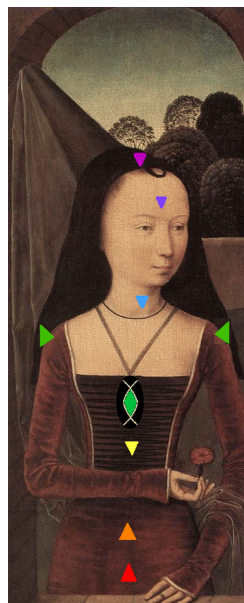

6. Focus your attention on your crown chakra and turn the point down.
7. Finish by again focusing on your shoulder chakras and visualize them pointing inward.