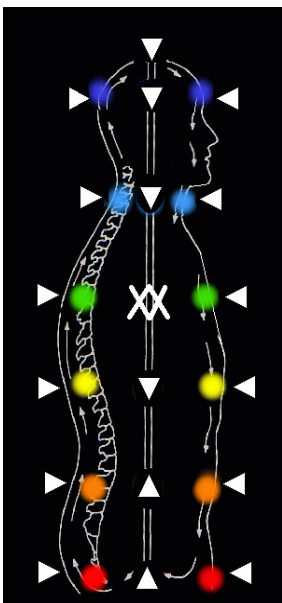

6. Focus your attention on your crown chakra and turn the point down.
7. Finish by again focusing on your shoulder chakras and visualize them pointing inward.