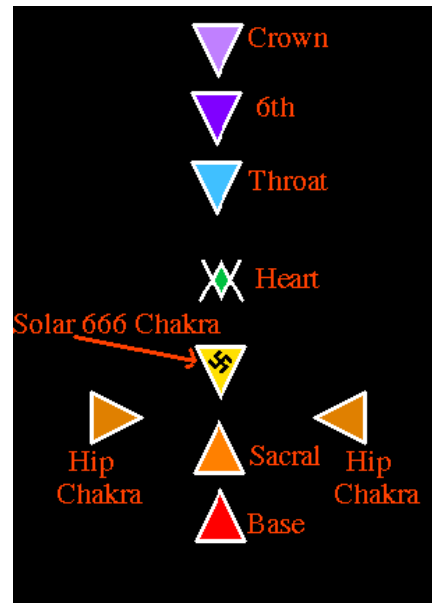

As with all spiritual knowledge, the cross has been hideously corrupted by Christianity. The equal armed cross represents the four corners/quarters and directions, such as when we summon the Four Crowned Princes of Hell during ritual.

THE CROSS IS A CONCEPT and, as seen in many of the [Demons' Sigils](#). The correct alignment of the chakras IS IN THE SHAPE OF AN INVERTED LATIN CROSS. THE CHRISTIAN CROSS IS A CORRUPTION AND A BLASPHEMY. If you stand facing a mirror, your chakras should line up in the shape of an inverted cross, with the Solar [666] chakra where the arms extend, as seen in the illustration immediately below on the right.

The inverted cross has long been a symbol in Satanism and for very good reason. The third chakra; also known as the 'Solar' chakra, the 'Sun' chakra; is also the all-important '666' chakra, [as 666 is the kabbalistic square of the Sun]; is also represented by the swastika, which is an ancient symbol of the Sun. The 666 chakra, NOT the heart chakra, is the powerhouse of the soul. This is one of the main reasons that ancient religions, preceding Christianity, focused on the Sun. New Age and related teachings focus on the heart chakra so that everyone is deprived of spiritual power and worse. The heart chakra is neuter, and mainly connects the upper and lower chakras. Thor's Hammer is also an inverted cross, and is symbolic of this concept. The correct root vibration for the 6th chakra/pineal gland is "THA" [THAUM] and the root for the correct vibration for the 666 chakra is "RA" [RAUM]. When one combines both of these vibrations, as with a bind rune, the resulting vibration is "THOR." The Solar Chakra is the Grail of Lucifer, which holds the elixir of life.