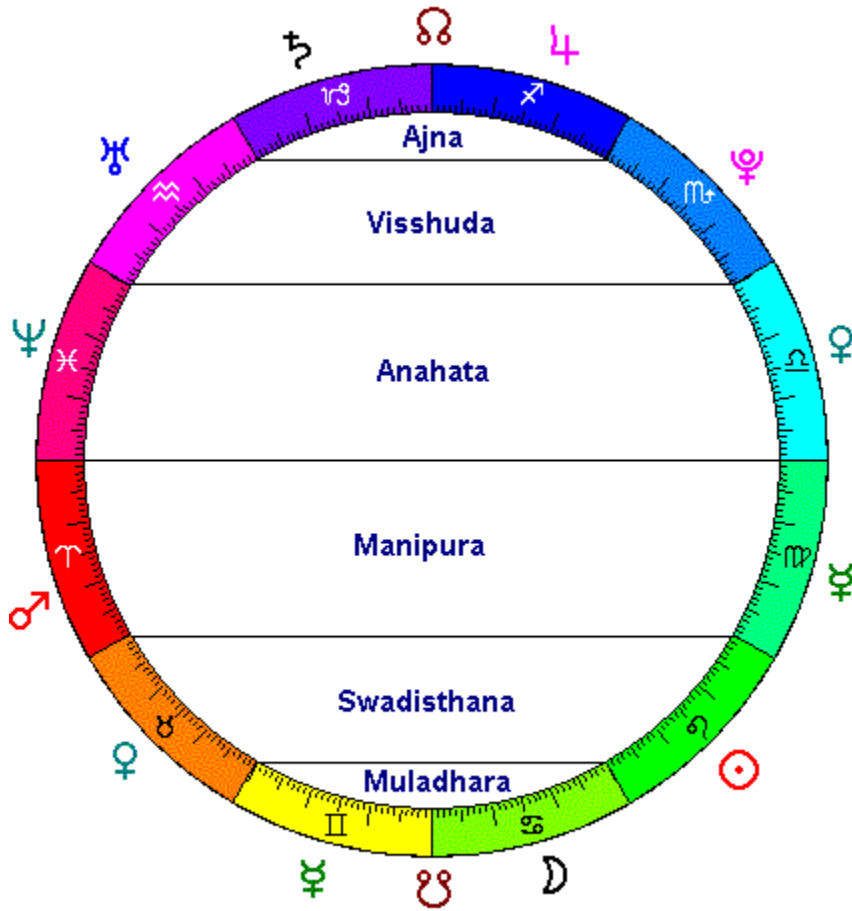

The above image could be redesigned as follows, in order to get it more like the traditional representation of the chakras (the planets are not represented anymore, but you certainly know which planet rules each sign).